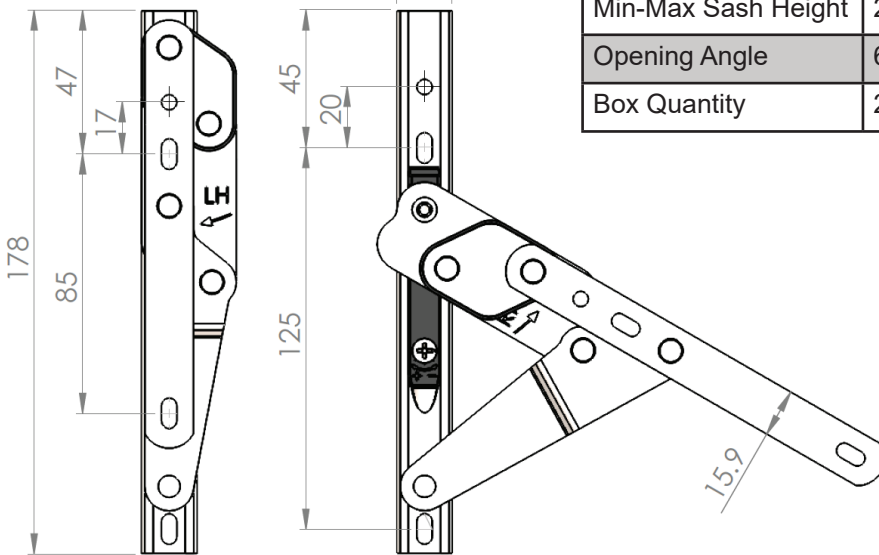

## THE WINDOW HINGE THAT PERFORMS UNDER PRESSURE

#### 7" (178mm) Line Drawing

7" (178mm) Hinge	
Part No's	Description
01-1-07-13.5	7" Hinge 13.5mm Stack (Pair)
01-1-07-16.5	7" Hinge 16.5mm Stack (Pair)
Function	Side & Top Hung
Sash Weight Maximum	20kg (Side Hung) 15kg (Top Hung Maximum)
Min-Max Sash Width	200mm-350mm (Side Hung)
Min-Max Sash Height	200mm-400mm (Top Hung)
Opening Angle	60°
Box Quantity	20 Pairs